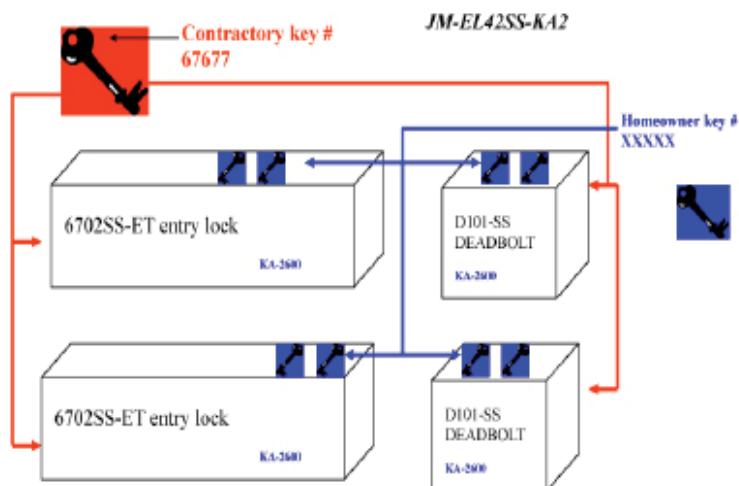

KA3

**Master keying.** Each device in the set is keyed alike, but the master key will not open the deadbolts. Each set is keyed uniquely from other sets.

KA6

**Contractor keying.** Each device in the set is keyed alike. The contractor key will open every device in the set. Every set in the carton shares the same homeowner key.

## CONTRACTOR KEYING

Contractor Keying is a security feature that ensures the homeowner that their key is unique. The Contractor Key is the temporary master key. It gives plant personnel, dealers, and service personnel access to all homes with one key prior to homeowner delivery. However, once the homeowner takes delivery and uses their key (the homeowner key), the contractor key will no longer work.