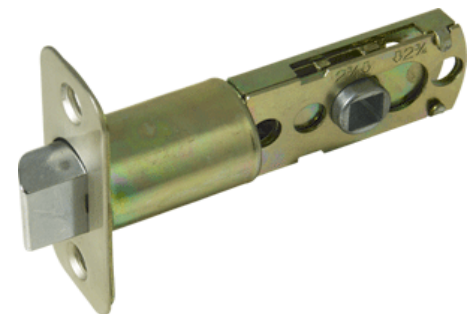

Model	Color	SIM#	Description
LAT1-RML	BSN	789723-45450	1" Dia. Mortised Radius Corner
	OWB	789723-99195	Latch Bolt
			100 per Carton