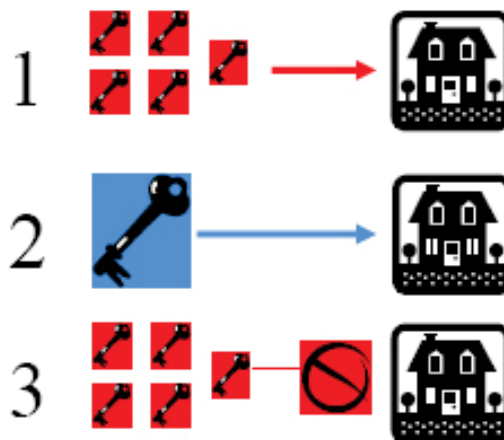

KA3

**Master keying.** Each device in the set is keyed alike, but the master key will not open the deadbolts. Each set is keyed uniquely from other sets.

KA6

**Contractor keying.** Each device in the set is keyed alike. The contractor key will open every device in the set. Every set in the carton shares the same homeowner key.

## CONTRACTOR KEYING

Contractor Keying is a security feature that ensures the homeowner that their key is unique. The Contractor Key is the temporary master key. It gives plant personnel, dealers, and service personnel access to all homes with one key prior to homeowner delivery. However, once the homeowner takes delivery and uses their key (the homeowner key), the contractor key will no longer work.